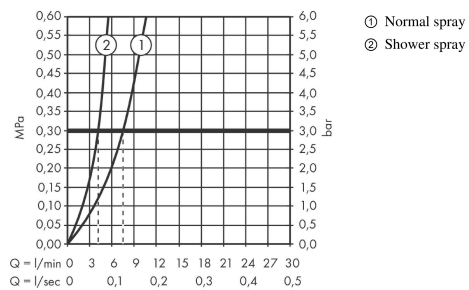

Talis M54
Single lever kitchen mixer 210, pull-out spray, 2jet, sBox
Surfaces: **Matt Black**   Article Number: **72801670**

Flowchart