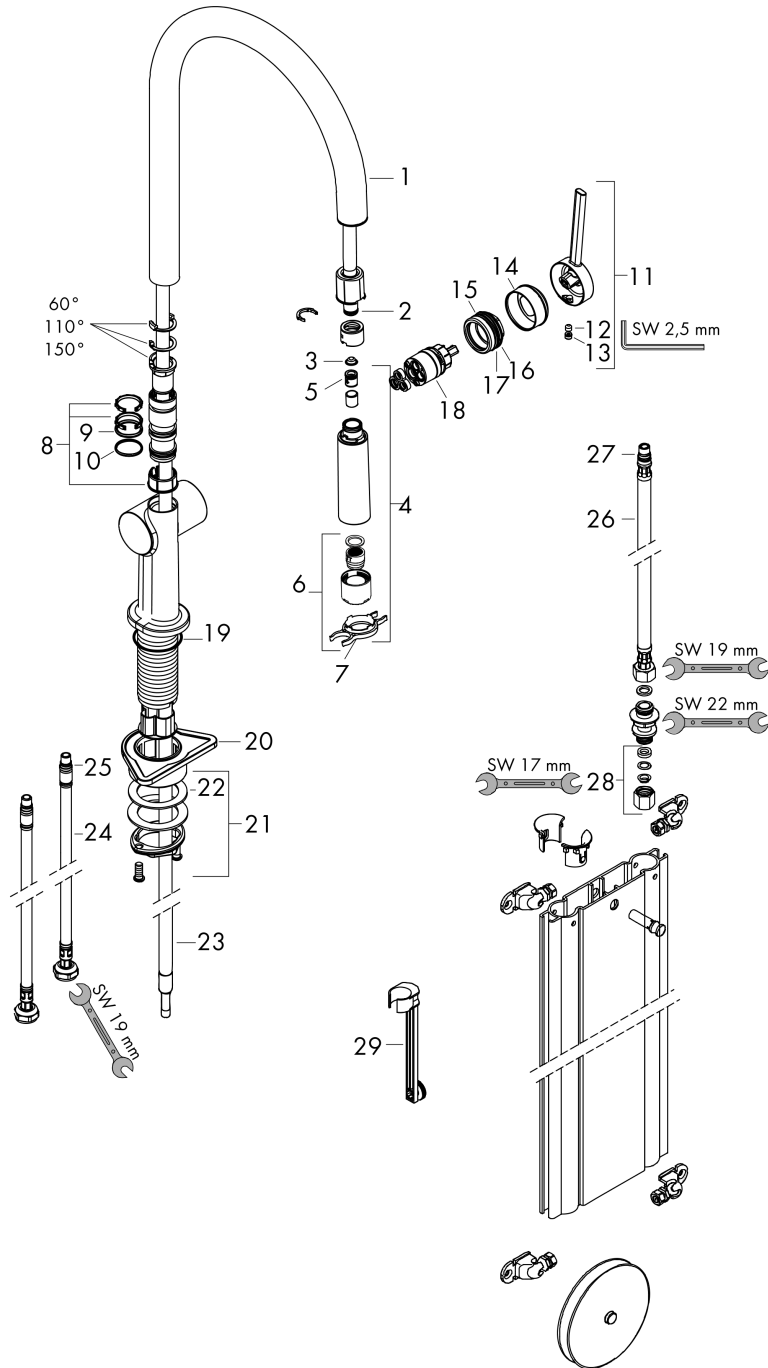

Flowchart

Talis M54
Single lever kitchen mixer 210, pull-out spray, 2jet, sBox
 Surfaces: **Matt Black** Article Number: **72801670**

Exploded Drawing

Year of production: >04/20

Talis M54

Single lever kitchen mixer 210, pull-out spray, 2jet, sBox

Surfaces: **Matt Black** Article Number: **72801670**

Spare part list

Year of production: >04/20

Pos.	Description	Article Number	Price	PU
1	spout cpl.	93739670	-	1
2	O-ring 8x2	98112000	-	1
3	filter	98516000	-	1
4	handspray	93741670	-	1
5	non return valve DW 10	96456000	-	1
6	spray former	93342000	-	1
7	service tool	95910000	-	1
8	set of lever collars	98365000	-	1
9	O-ring 19x2	98426000	-	1
10	O-ring 20x1,5	98197000	-	1
11	handle	93736670	-	1
12	hollow set screw M5x5	98446000	-	1
13	screw cover	93735610	-	1
14	flange	93737670	-	1
15	nut	93738000	-	1
16	O-ring 29x2	98391000	-	1
17	O-ring 30x1,5	98433000	-	1
18	cartridge, assy	93740000	-	1
19	O-ring 36x3	98052000	-	1
20	support	97523000	-	1
21	fixing set (Ø 34)	95049000	-	1
22	lever collar	97548000	-	1
23	hose	93754000	-	1
24	connection hose 900 mm M8x0,75 G3/8	93746000	-	1
25	O-ring 6,6x1,6	93019000	-	1
26	connection hose 450 mm M8x0,75 G3/8	97206000	-	1
27	O-ring 7x1,5	98422000	-	1
28	squeezing connection	96099000	-	1
29	extension set	43333000	-	1