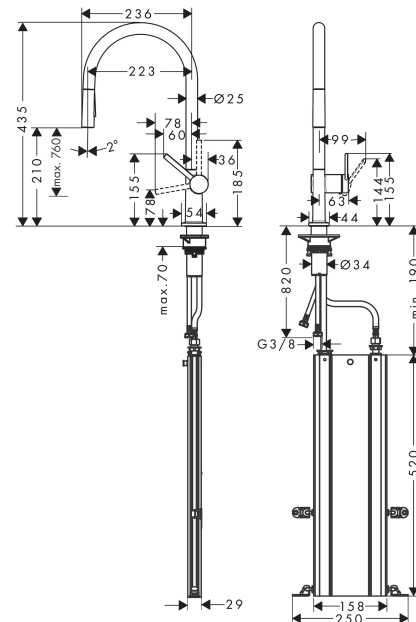

Scale drawing